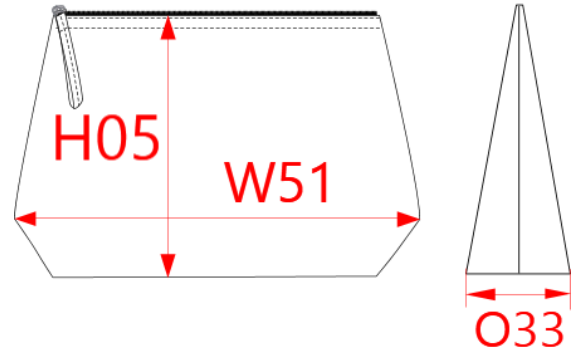

REFERENCE : KI0727

SIZES : U

COMPOSITION :

Main fabric : Laminated cotton canvas - 310 For vanity and puller 100%cotton

TECHNICAL DETAIL :

Oekotex certified

ARTICLE WEIGHT :

74 gr/pc

COLORS	PANTONE SERIGRAPHIE
Black	Black
Dusty Pink	486C
Fuchsia	7425C
Midnight Blue	7547C
Natural	7534C

MEASUREMENT	
Description	U
W51 Total width	38
H05 Hauteur totale / Total height	21
O33 Deep of bottom part	10

PACKING	
Box	100 pcs / box U => L:45cm W:42cm H:40cm GW:10.12kg NW:9kg