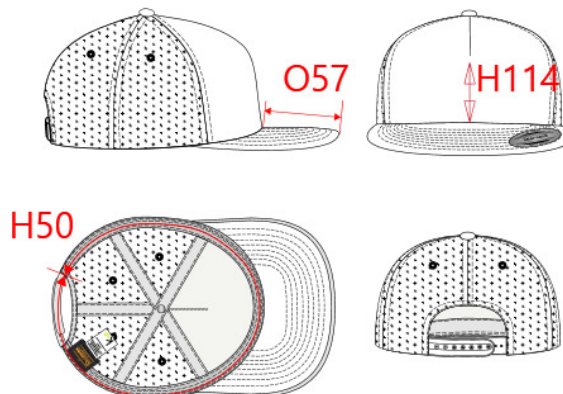

**REFERENCE :** KP911

**SIZES :** U

**COMPOSITION :**

Material 2 : Cotton / Polyester twill 60/40 - 205y For full peak and crown button 60%cotton / 40%polyester

: Multispandex Laminated fabric with foam 6mm

Outer fabric in polyester jersey

100% Polyester - 105 gsm

Mesh : Polyester mesh - 195y For side and back crown panels

100%polyester

**ARTICLE WEIGHT :**

74 gr/pc

DESCRIPTION
<b>Français :</b> Casquette Trucker classique - 5 panneaux
<b>English :</b> Classic Trucker cap - 5 panels
<b>Nederlands :</b> Klassieke Flexfit® Truckerpet - 5 panelen
<b>Deutsch :</b> Trucker-Kappe - 5-Panel-Cap
<b>Español :</b> Gorra Trucker clásica - 5 paneles
<b>Italiano :</b> Cappellino Trucker classico - 5 pannelli
<b>Português :</b> Boné Trucker clássico 5 painéis

COLORS	PANTONE SERIGRAPHIE
Black / Black / Black	Black / Black / Black
Black / White / Black	Black / White / Black
Navy / White / Navy	433C / White / 433C
Red / White / Red	200C / White / 200C

MEASUREMENT	
Description	U
<b>H50</b> Tour de tête / Head measurement	58
<b>O57</b> Deep of the peak on baseball cap	6,50
<b>H114</b> Height of the crown on front part	8,20

CARE LABEL

PACKING	
Box	100 pcs / box U => L:60cm W:40cm H:40cm GW:12.91kg NW:9.21kg