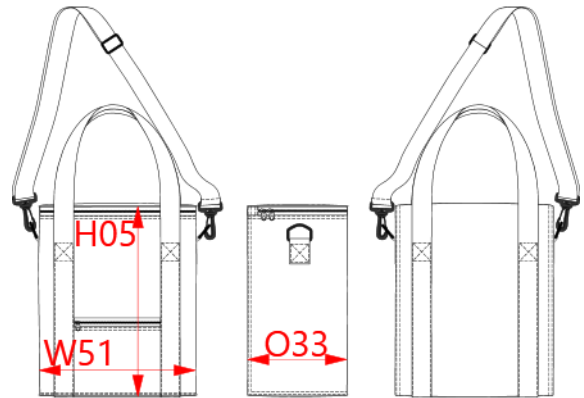

REFERENCE : KI0307

SIZES : U

COMPOSITION :

Main fabric : Polyester 300D PU backing 100%polyester
 Lining 1 : EPA foam On inside, special foam for cooler bags.
 Thickness: 5mm 100%EPA
 Lining 2 : Alluminum lining As internal lining for main compartment.
 Special for cooler bags. 100%alluminum

ARTICLE WEIGHT :

550 gr/pc

DESCRIPTION								COLORS		PANTONE SERIGRAPHIE	
Français : Sac Isotherme English : Vertical cube cooler bag Nederlands : Vertical cube cooler bag Deutsch : Grobe Kühltasche Español : Bolsa nevera Italiano : Borsa termica Português : Saco térmico grande								Royal blue		287C	
								Full grey		445C	
								MEASUREMENT			
Description		U									
H05 Hauteur totale / Total height		36									
W51 Total width		30									
O33 Deep of bottom part		19									
PACKING											
Box		20 pcs / box U => L:66cm W:39cm H:50cm GW:12kg NW:11kg									