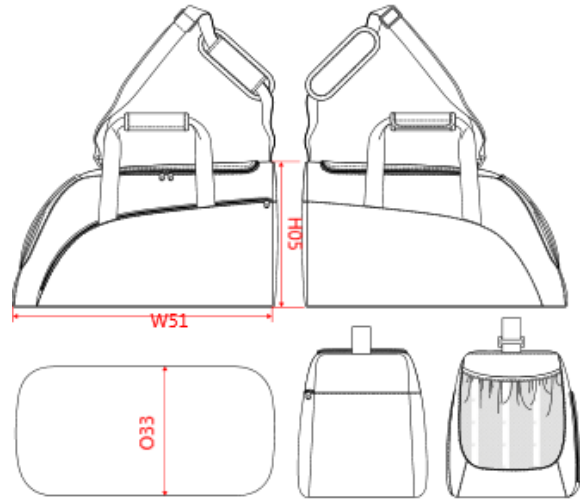

Main fabric : Polyester 600D PVC backing On top part 100% polyester

Main fabric : Polyester 600D PVC backing For opening part 100%polyester

Mesh : Polyester mesh 145 For lateral pocket. 100%polyester
 Lining : Polyester 210D PU backing - 75 As lining for inside front pocket + inside bottom panel + inside panel of hand protection shape on handles. 100%polyester

Padding : special PAD for shoulder & shoulder straps of backpacks Thickness 4mm. On inside of shoulder and handles protection shapes + bottom panel of the bag. PE

Padding : Special PAD for shoulder and shoulder straps of backpacks Thickness 5mm.

On shoulder

TECHNICAL DETAIL :

PU backing

ARTICLE WEIGHT :

300 gr/pc

DESCRIPTION	
Français :	Sac de sport
English :	Sports bag
Nederlands :	Sports bag
Deutsch :	Sporttasche
Español :	Bolsa deportiva
Italiano :	Borsa sportiva
Português :	Saco de desporto

MEASUREMENT	
Description	U
H05 Hauteur totale / Total height	31
W51 Total width	55
O33 Deep of bottom part	27

PACKING	
Box	25 pcs / box U => L:60cm W:35cm H:48cm GW:9kg NW:7,5kg

COLORS	PANTONE SERIGRAPHIE
Black / Royal blue	Black / 287C
Navy / Light grey	433C / 402C
Red / Slate grey	1795C / 424C
Slate grey / Burnt lime	424C / 583C
Black / Black	Black / Black
Black / Red	Black / 1795C
Slate Grey / Orange	424C / 1495C
Yellow / Slate grey	109C / 424C
Fuchsia / Black	219C / Black
Reflex blue / White / French red	Reflex blueC/White/Red032C