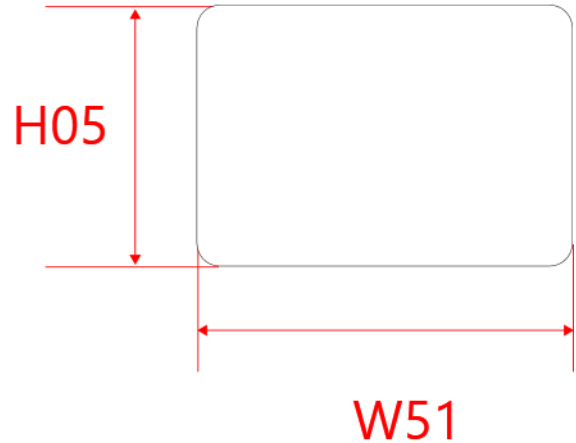

PROACT.®

REFERENCE : PA683

SIZES : U

COMPOSITION :

Main material : PPC Plastic Polypropylene Carbonate

TECHNICAL DETAIL :

Referee cards

ARTICLE WEIGHT :

13 gr/pc

DESCRIPTION	
Français : Carton d'arbitre	
English : Referee cards	
Nederlands : Referee cards	
Deutsch : Schiedsrichterkarte	
Español : Tarjeta de arbitraje	
Italiano : Taccuino per arbitro	
Português : Cartao de árbitro	

COLORS	PANTONE SERIGRAPHIE
Red	Not available
Royal blue	Not available
White	White
Yellow	Not available

MEASUREMENT	
Description	U
H05 Hauteur totale / Total height	8
W51 Total width	11,50

PACKING	
Box	2000 pcs / box Size => L:53cm W:43cm H:53cm GW:28Kg NW:26Kg