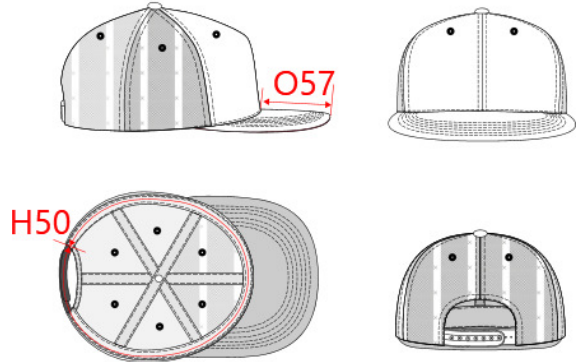

**REFERENCE :** KP113

**SIZES :** U

**COMPOSITION :**

Main fabric : Cotton twill - 260 For 2 front panels with laminated front panels. 100%cotton

Main fabric : Cotton twill - 260 For peak, inner sweatband & top button. 100%cotton

Fabric 2 : Mesh 90 For 4 back panels in mesh. 100%polyester

Material 5 : PU fabric quality Under the inner sweatband. 100% polyurethane

Material 6 : Rubber quality For the inner structure of the peak. 100%rubber

**ARTICLE WEIGHT :**

125gr/pc

| DESCRIPTION  | COLORS        | PANTONE SERIGRAPHIE |
|--|---------------|---------------------|
| <b>Français :</b> Casquette Trucker - 6 panneaux               | Black         | Black               |
| <b>English :</b> Trucker flat peak cap - 6 panels              | Navy          | 433C                |
| <b>Nederlands :</b> Trucker - Pet met 6 panelen                | Red           | 200C                |
| <b>Deutsch :</b> Trucker Flachschild - Kappe 6 Panel           | Royal blue    | 287C                |
| <b>Español :</b> Gorra trucker 6 paneles                       | White         | White               |
| <b>Italiano :</b> Cappellino trucker 6 pannelli visiera piatta | White / Black | White / Black       |
| <b>Português :</b> Boné Trucker pala direita - 6 painéis       | Lime / White  | 367C / White        |

| MEASUREMENT                          |      |
|--------------------------------------|------|
| Description                          | U    |
| H50 Tour de tête / Head measurement  | 58   |
| O57 Deep of the peak on baseball cap | 6,80 |