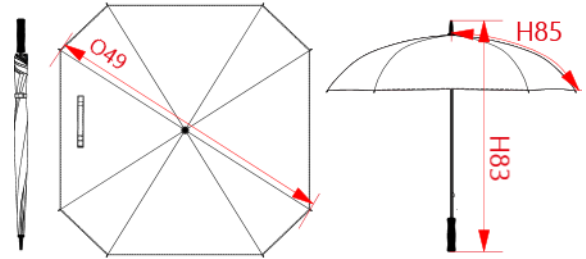

REFERENCE : KI2005

SIZES : U

COMPOSITION :

Main fabric : Polyester 210T - 60 100%polyester
 Material 2 : Fiberglass quality For shaft, ribs(8) and stretchers.
 100%fiber glass
 Material 3 : Metal quality For bottom and top spring on runner.
 100%metal
 Material 4 : PA plastic quality For runner. 100%polyamide
 Material 5 : PP plastic quality For top tip + tips. 100%
 polypropylene
 Material 6 : EVA quality For handle. 100%ethylene vinyl acetate

TECHNICAL DETAIL :

Manual opening

ARTICLE WEIGHT :

500 gr/pc

DESCRIPTION
Français : Parapluie de golf carré
English : Square golf umbrella
Nederlands : Vierkante golf paraplu
Deutsch : Quadratischer golfschirm
Español : Paraguas de golf cuadrado
Italiano : Ombrello golf
Português : Chapéu de chuva quadrado

COLORS	PANTONE SERIGRAPHIE
Black	Black
Navy	433C
Red	1795C
Royal blue	287C
Slate grey	424C
White	White

MEASUREMENT							
Description	U						
O49 Diameter of the umbrella	130						
H83 Height of the umbrella's shaft	97						
H84 Height of the umbrella's handle	14,50						
H85 Lenght of the umbrella's ribs	77						

PACKING	
Box	20 pcs / box U => L:100cm W:16cm H:17,5cm GW:11Kg NW:10Kg